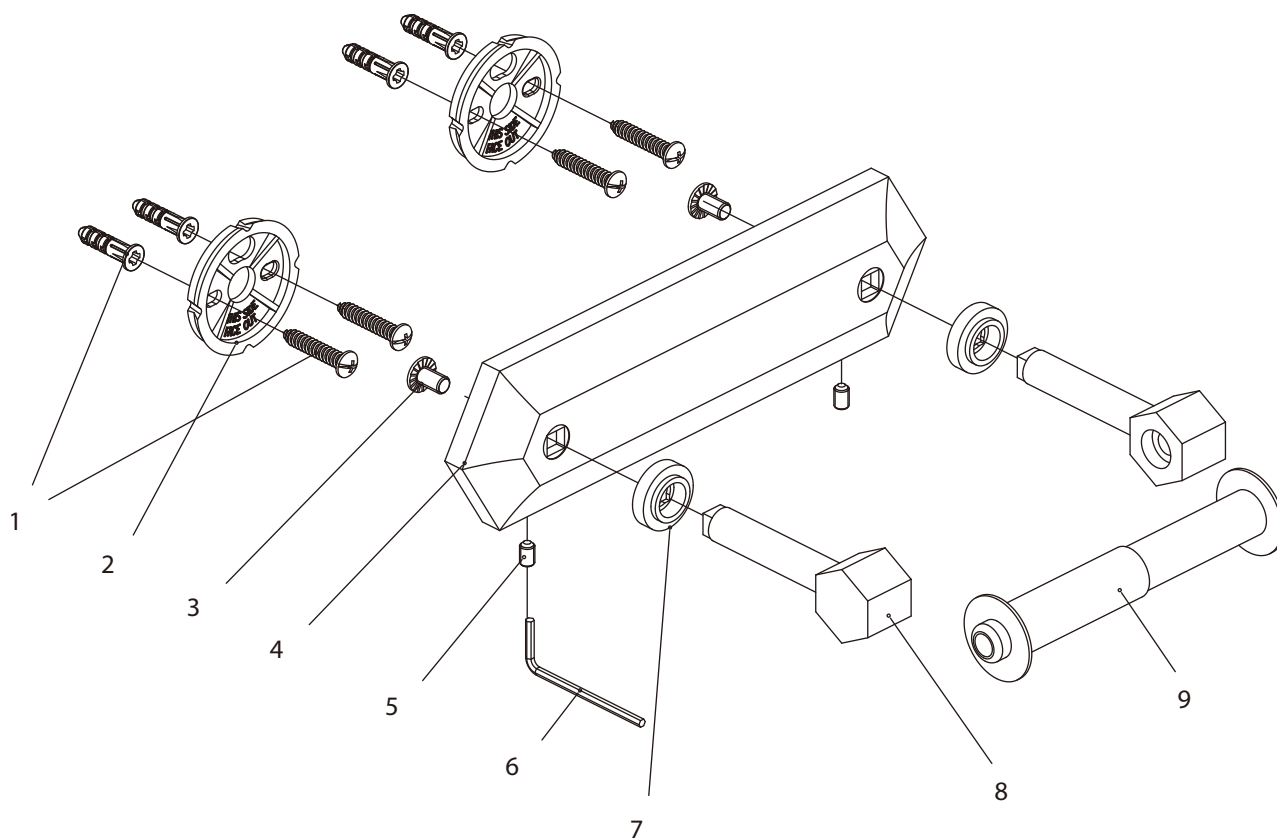

No: B7731000

COPYRIGHT © LBIP LTD 2012. ALL RIGHTS RESERVED.

DIMENSIONS IN INCHES & MILLIMETRES

WHILST EVERY EFFORT IS MADE TO ENSURE THE ACCURACY OF THESE DATA SHEETS THEY ARE SUBJECT TO CHANGE WITHOUT NOTICE AS PART OF THE COMPANY'S PRODUCT DEVELOPMENT PROCESS

# M1-5300

SINGLE LOO ROLL HOLDER

- |   |                           |   |                          |
|---|---------------------------|---|--------------------------|
| 1 | Fixing kit (290411)       | 6 | Allen key (031000)       |
| 2 | Mounting bracket (293190) | 7 | Decorative ring (243190) |
| 3 | Screw (292550)            | 8 | Post (244361)            |
| 4 | Wall plate (241683)       | 9 | Roll cylinder (251839)   |
| 5 | Set screw (075039)        |   |                          |