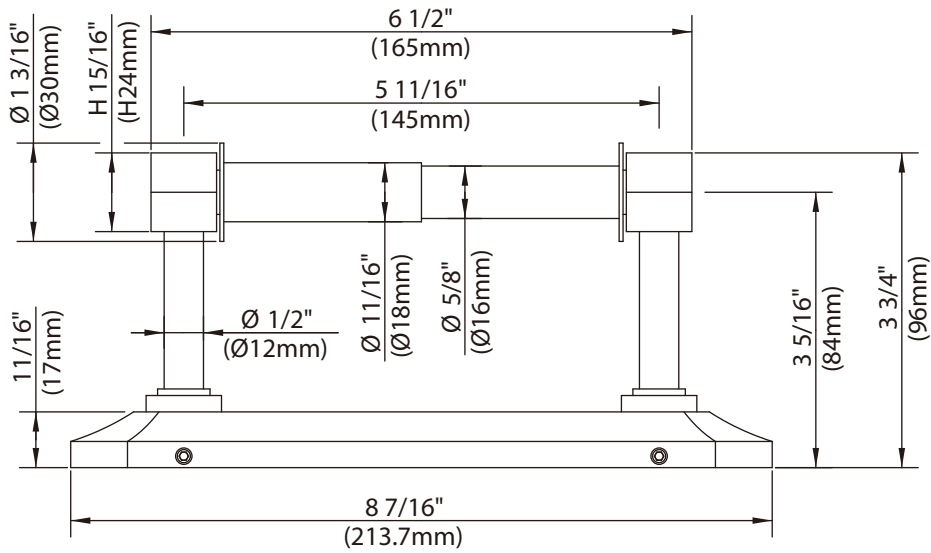

LEFROY BROOKS

1 8 2 8 T R O U T M A N S T R E E T  
R I D G E W O O D N E W Y O R K N Y 1 1 3 8 5 U S A  
T: +1(718) 302 5292 F: +1(718) 302 4177

M1-5300

SINGLE LOO ROLL HOLDER

DIMENSIONAL DATA SHEET

DATE: 22 March 2013

No: B7731000

COPYRIGHT © LBIP LTD 2012. ALL RIGHTS RESERVED.

DIMENSIONS IN INCHES & MILLIMETRES

WHILST EVERY EFFORT IS MADE TO ENSURE THE ACCURACY OF THESE DATA SHEETS THEY ARE SUBJECT TO CHANGE WITHOUT NOTICE AS PART OF THE COMPANY'S PRODUCT DEVELOPMENT PROCESS

# M1-5300

SINGLE LOO ROLL HOLDER

- |   |                           |   |                          |
|---|---------------------------|---|--------------------------|
| 1 | Fixing kit (290411)       | 6 | Allen key (031000)       |
| 2 | Mounting bracket (293190) | 7 | Decorative ring (243190) |
| 3 | Screw (292550)            | 8 | Post (244361)            |
| 4 | Wall plate (241683)       | 9 | Roll cylinder (251839)   |
| 5 | Set screw (075039)        |   |                          |